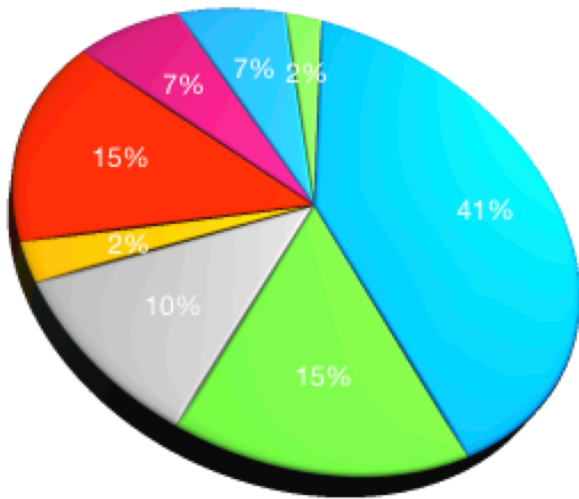

EFRA[®]

RC MOTORSPORT EUROPE

- Ielasi Tuned
- JFG
- ONE
- MAX Power
- OS
- FX
- RS Tuned
- Novarossi

- Energy
- MVP
- Tornado
- Maxima
- ONE

Engines

Fuel

- Xtreme
- Lens
- Protoform
- PIP Aero

- XRAY
- Capricorn
- Mugen
- Serpent
- Infinity
- Shepherd