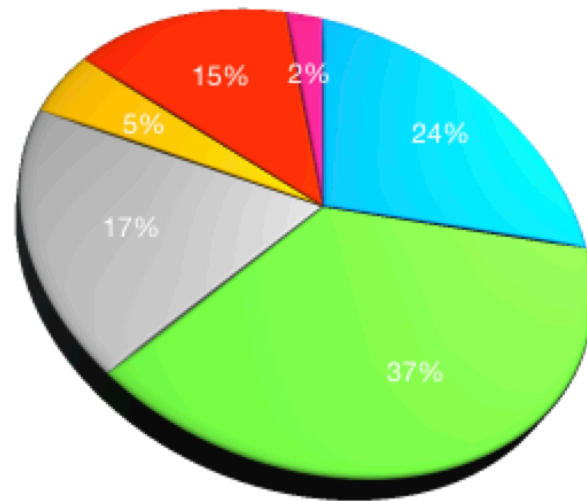

EFRA®

RC MOTORSPORT EUROPE

- Ielasi Tuned
- JFG
- ONE
- MAX Power
- OS
- FX
- RS Tuned
- Novarossi

- Energy
- MVP
- Tornado
- Maxima
- ONE

- Xtreme
- Lens
- Protoform
- PIP Aero

- XRAY
- Capricorn
- Mugen
- Serpent
- Infinity
- Shepherd

Chassis